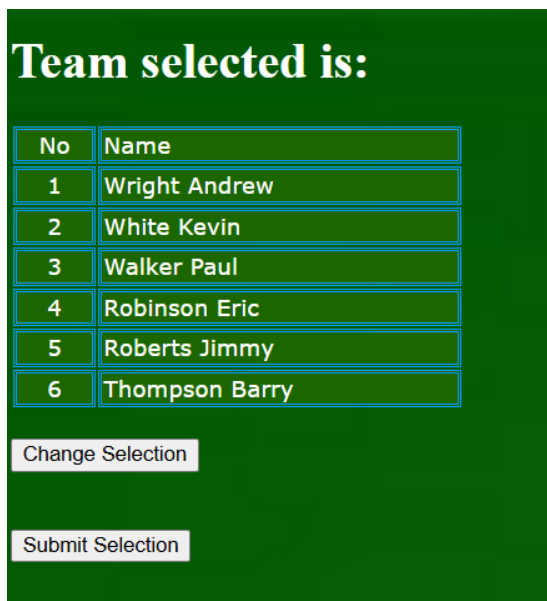

Surname:

Mobile No:

Home team selection is displayed for verification. If OK, submit.

Team selected is:

No	Name
1	Evans Harry
2	Brown Fred
3	Davies Joe
4	Jones Dave
5	Smith Tommy
6	Taylor Steve

Home team submits and is waiting for the away team. Away team presses refresh and inputs their singles selection. NB; Home team selection is now displayed.