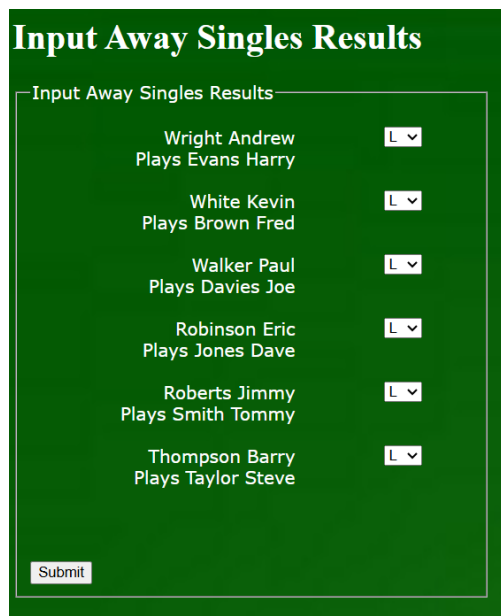

Away Team submits selection. Then the home team can Refresh and the singles results page is displayed